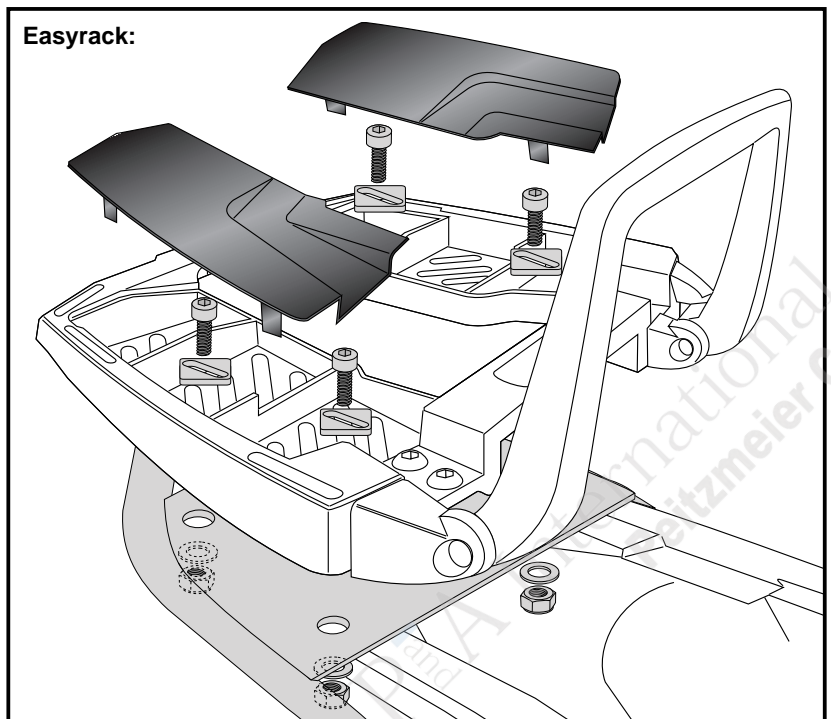

Fastening of the Alu-/Easyrack:

On the rack carrier.

Use allen screws M6 x 20 and special washer 20x20xø6,4. Secure with washers ø6,4 and self-lock nuts M6. Mount the plastic cover.

**3**

**Alurack:**

**Easyrack:**