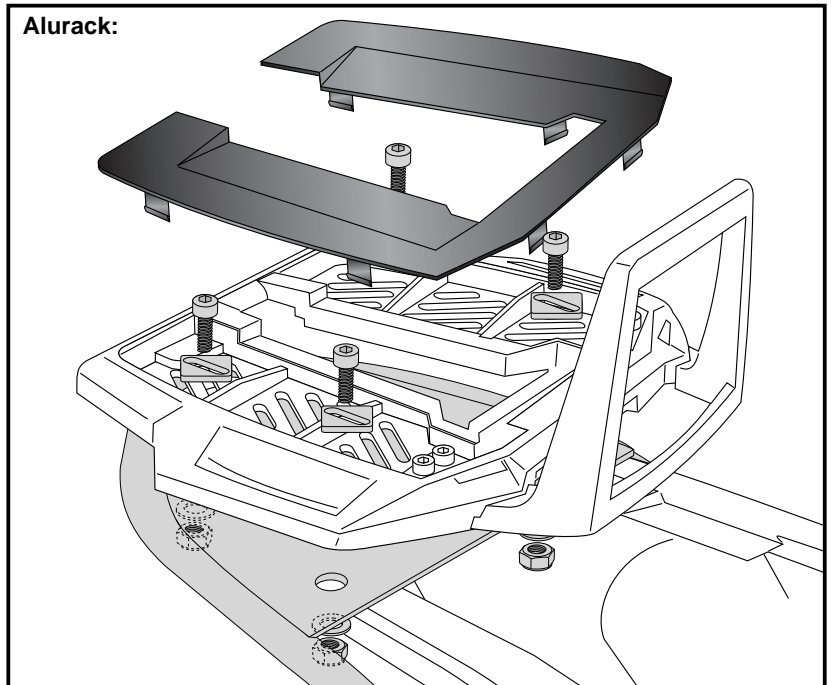

Fastening of the Alu-/Easyrack:

On the rack carrier.

Use allen screws M6 x 20 and special washer 20x20xø6,4. Secure with washers ø6,4 and self-lock nuts M6. Mount the plastic cover.

**3**

**Alurack:**

**Easyrack:**