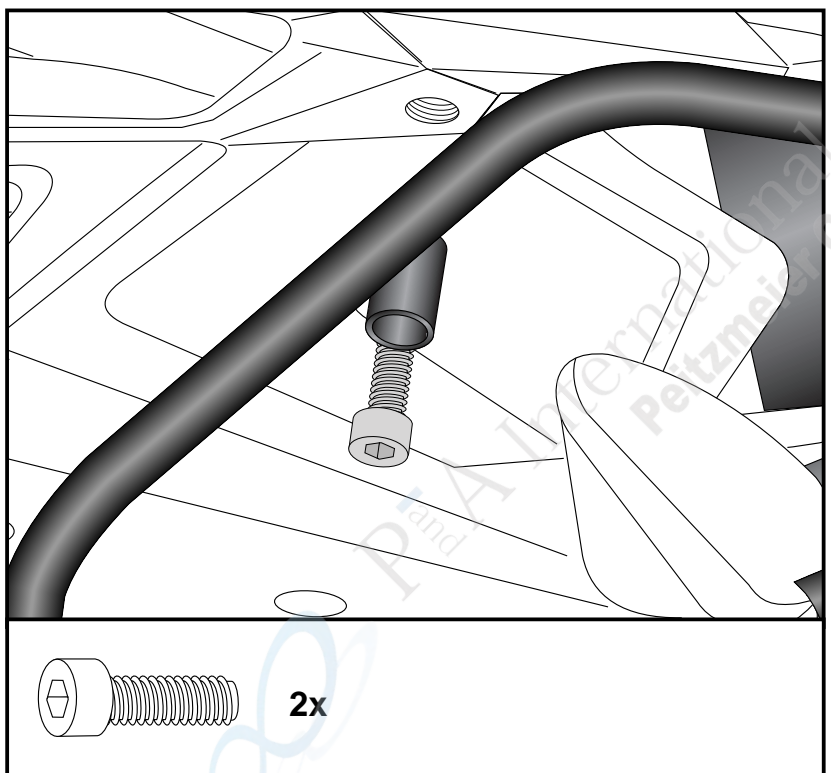

Fastening of the rack carrier rear:

With allen screws M6x40 in the free threads on the underside of the original rack.

2